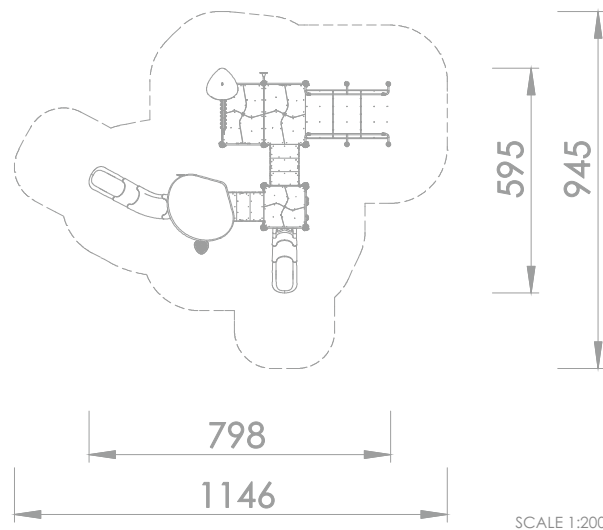

### INFORMATION ABOUT THE PRODUCT

Dimensions	798 x 595 cm
Safety zone	1146 x 945 cm
Safety zone area	67 m <sup>2</sup>
Overall height	479 cm
Free fall height	150 cm
Amount of users	23
The heaviest element	40 kg
The biggest element	4 m
Product complies with EN 1176-1:2017-12	YES
Availability of spare parts	YES
Age range	1-12

According to EN 1176-1:2017-12 norm, the product requires applying a safety surface according to the product's free fall height.

## 1224