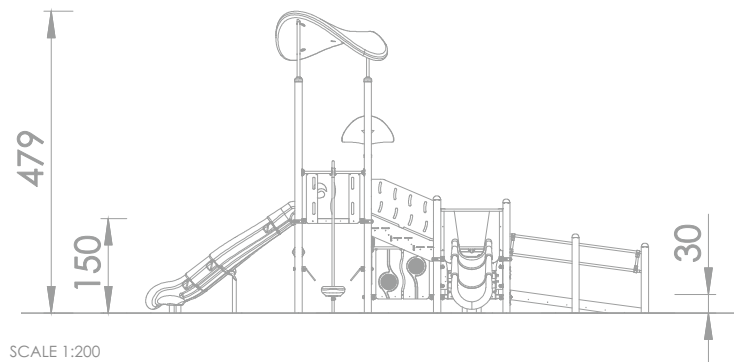

1224

MATERIALS:

STEEL CONSTRUCTION: Ø114 PIPES, POWDER GALVANIZED AND COVERED IN POWDER COATING PAINT	FIXING FOR ROOFS: STAINLESS STEEL AISI304	PANELS: HDPE 15 MM	PLATFORM: STEEL SHEET GALVANIZED AND COVERED WITH POWDER COATING PAINT + HPL 6 MM	SLIDES AND ROOFS ARE MADE USING ROTOMOULDING TECHNIQUE USING LDPE MATERIAL.	CLIMBING WALLS AND SIDES OF STAIRS: HPL 13 MM