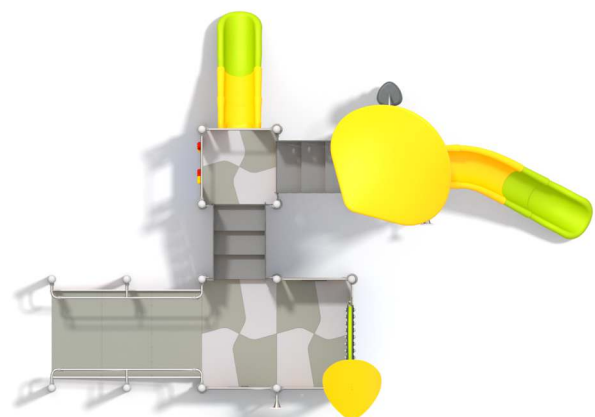

## 1224

FRESH GREEN

OCEAN BLUE

SLIDING

SOCIALIZING

CLIMBING

JUMPING

BALANCING

### INFORMATION ABOUT THE PRODUCT

Dimensions	798 x 595 cm
Safety zone	1146 x 945 cm
Safety zone area	67 m <sup>2</sup>
Overall height	479 cm
Free fall height	150 cm
Amount of users	23
The heaviest element	40 kg
The biggest element	4 m
Product complies with EN 1176-1:2017-12	YES
Availability of spare parts	YES
Age range	1-12

According to EN 1176-1:2017-12 norm, the product requires applying a safety surface according to the product's free fall height.